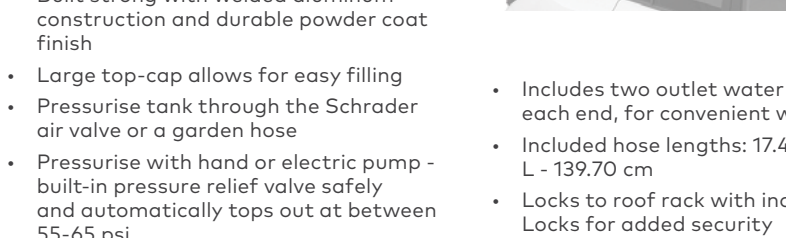

SunBelt

8007426

SHOWER

RoadShower™

ROADSHOWER SMALL 17.44 L 8004109
ROADSHOWER MEDIUM 26 L 8004110

RS FlexHead Shower

Bring the luxury of a shower to the outdoors by upgrading your RoadShower with this flexible shower head attachment.

MEDIUM 8004104
LARGE 8004106

RS On-Off Elbow

This additional On-Off Elbow adds a second outlet valve to your RoadShower, making it easier to add accessories.

8004103

RS Extra Long Hose

The 214 cm extra long hose fits both the 15 L and 26 L RoadShower.

8881251

SEE ROADSHOWER IN ACTION...

ACCESSORIES

Locking Brackets

Securely lock your basket to your crossbars. Set of 2.

8007064

Smart-Slot Kit 3

Low-profile conversion kit to mount OffGrid into crossbars' T-slot.

8007356

SoftStrap

A tough, dependable tie-down, delivers strength and security.

2.4 m 8007420 | 4.9 m 8007419

AceO'Spades

Secure showels/paddles to your OffGrid - requires adapter.

AceO'Spades 8000335 | Adapter 8880934

RipCord

Locking 3.6 m tie-down straps to secure your gear.

8004048

SKS 9' Locking Cable

Secure anything to your rack. SKS Lock Cores sold separately.

8007233

SKS-Same Key System

Additional lock cores to secure all of your Yakima products using the one key.

Set of 2 8007202 | Set of 4 8007204 | Set of 6 8007206 | Set of 8 8007208

Spare Tyre Carrier

Mount bulky spares up to your basket and make more room inside your vehicle (LoadWarrior or MegaWarrior).

8007076

Smart-Slot Kit 6

Add the Smart-Slot™ Kit 6 to the SkyBox NX.

8003098