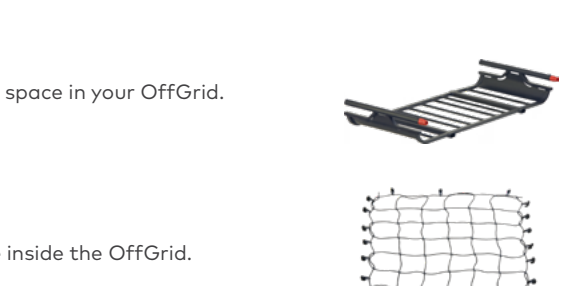

Extensions

Load more gear with 40% more space in your OffGrid.

MEDIUM 46 X 102 X 18 CM 8007108
LARGE 56 X 125 X 18 CM 8007109

Cargo Nets

Keep loose gear safe and secure inside the OffGrid.

MEDIUM 8007072
LARGE 8007081

AceO'Spades Adapter

Mount an AceO'Spades to the side of your OffGrid basket.

8880934

Accessory Bar

Creates extra attachment point for gear mounts or a load stop.

MEDIUM 8007353
LARGE 8007354