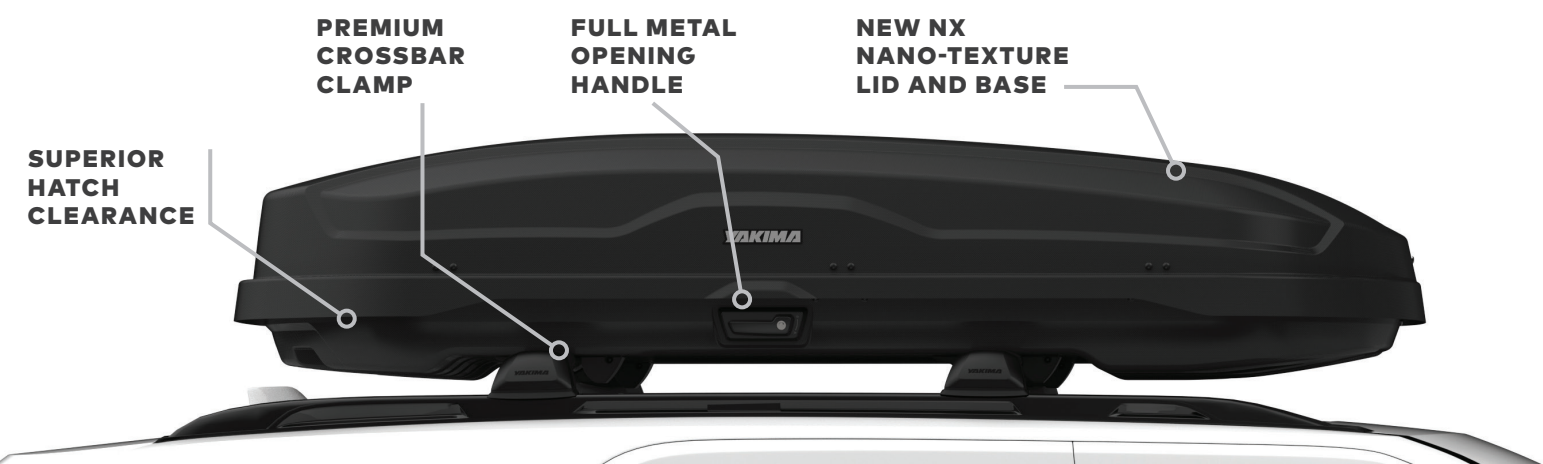

Full metal handle makes opening the box a breeze and strong indicator lets you know when the lid is not fully closed

Flat interior surface maximizes capacity

Market-leading hatch clearance

All new lid structure designed for stiffness and storage capacity

NEW FOR SP23

SkyBox NX 16
#8007369
75.5" x 35" x 16"
MAX SKI: 175cm

NEW FOR SP23

SkyBox NX 18
#8007370
84" x 36" x 16.5"
MAX SKI: 195cm

NEW FOR SP23

SkyBox NX Cargo Liner
Cargo Liner fits snugly in your SkyBox NX cargo box. Helps protect gear and make clean-up simple. 16 #8007505 18 #8007506

NEW FOR SP23

Smart-Slot Kit 6
Mount SkyBox NX, GrandTour, and CBX cargo boxes to T-slot crossbars. Simple install with torque limiting tool. 16 #8007504 18 #8007506