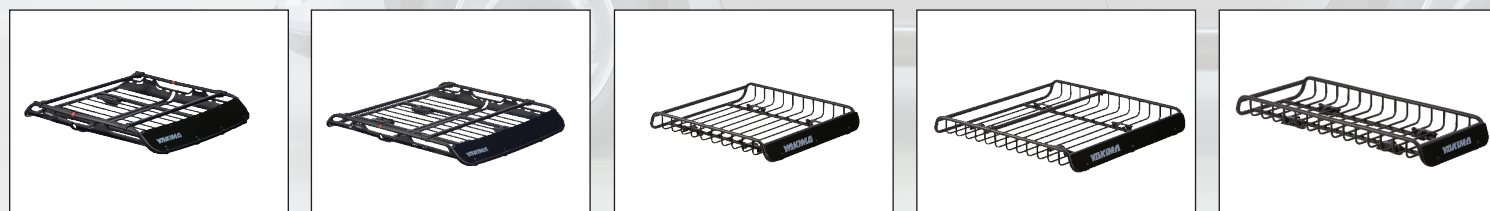

CARGO 2023 LINEUP

SKYBOX™ NX COLLECTION

SkyBox NX 16
#8007369

SkyBox NX 18
#8007370

Cargo Liner
SKYBOX NX 16 CARGO LINER #8007505, SKYBOX NX 18 CARGO LINER #8007506

Smart-Slot Kit 6
#8007504

CBX™ COLLECTION

CBX Solar (53W)
#8007500

CBX 16
#8007387

CBX 18
#8007389

GRANDTOUR™ COLLECTION

GrandTour 16
#8007394

GrandTour 18
#8007395

GrandTour Lo
#8007398

SKYBOX™ COLLECTION

SkyBox 12 Carbonite
#8007334

SkyBox 21 Carbonite
#8007337

RocketBox Pro 14
#8007192

CARGO BASKETS

OffGrid, Medium
#8007138

OffGrid, Large
#8007139

LoadWarrior
#8007070

MegaWarrior
#8007080

For those who like to travel in style, the GrandTour elevates cargo box design with a premium, sleek look that doesn't sacrifice superior functionality or exceptional capacity. Upgraded installation with easy to use torque tool allows for flattened interior for maximum usable space. Beautiful design and premium features make the GrandTour a sleek and adaptable addition to any vehicle.