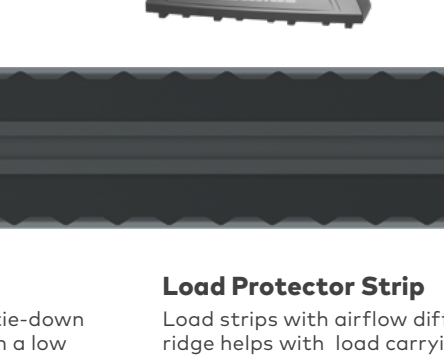

Flushbar
PREMIUM FACTORY LOOK

- SKS locks included
- Available in silver or black
- T-Slot with Yakima SmartFill™
- Max. product load rating 75 kg*