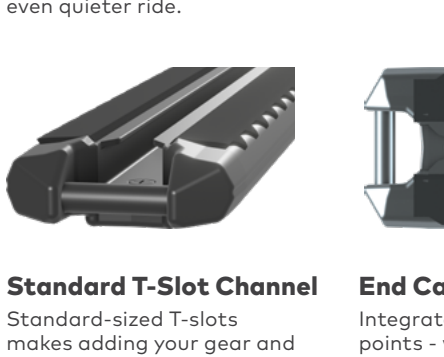

ThruBar
EXTRA CARRYING WIDTH

- SKS locks included
- Available in silver or black
- T-Slot with Yakima SmartFill™
- Max. product load rating 75 kg*