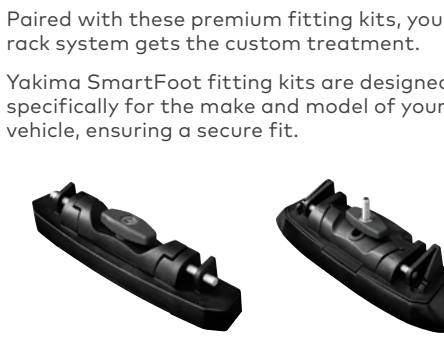

- FX for a flush connected look to your vehicle
- Rated for a maximum of 100 kg* per pair
- Aerodynamic bar profile designed to reduce wind noise

TrimHD

- Built tough to last, with engineered light aluminum construction and durable powder-coat finish
- Rated for a maximum of 100 kg* per pair.
- Load strips with airflow diffuser ridge helps with load carrying and reduces wind noise

CROSSBARS

Yakima® Aero Bar & TrimHD

QUIET, AERODYNAMIC

An innovative design which drastically reduces wind noise, drag and vibration. It also achieves some of the best fuel efficiency of any available rack system.

Railbar
A PREMIUM LOOK FOR VEHICLES WITH RAISED RAILS

- SKS locks included
- Available in silver or black
- T-Slot with Yakima SmartFill™
- Max. product load rating 75 kg*

TrimHD Bar
YAKIMA HD LEG / TRIMHD BAR