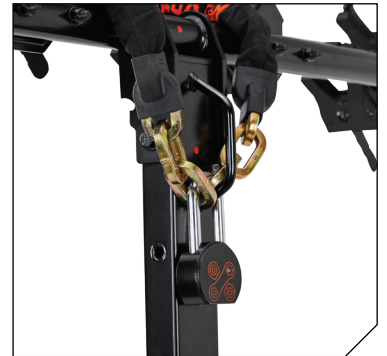

ACCESSORIES: DH CRADLE #8002744

HangTight 4

HangTight 6

▲ Dual padded cradles securely hold and protect bikes from one another.

▲ Rotating rear wheel cup fits a wide range of wheelbases.

▲ Foot-operated tilt makes it easy to access the rear of the vehicle.

▲ Built-in lock loop for rider's own bike lock.