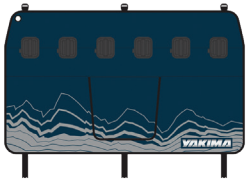

### GateKeeper™ TRUCK TAILGATE PAD

- BLACK MD #8007455, LG #8007456
- CASCADE BLUE MD #8007459, LG #8007460

The GateKeeper tailgate pad is a perfect companion for pickup bed bike transport. The durable, padded nylon exterior protects your bike from your truck's tailgate while the soft felt backing keeps your truck's paint protected. Integrated SitTight™ bike cradles add extra stability and protection for your bikes and the HindSight™ tuck-away cover opens up the view for your backup camera, leaving you with a worry-free shuttle to the top.