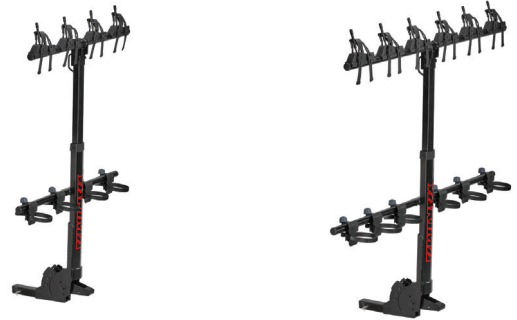

▲ Ergonomic, forward-facing remote tilt lever with action release tilts loaded rack forward.

▲ Newly designed ergonomic SpeedKnob is easier to use and looks good too.

### GateKeeper™ TRUCK TAILGATE PAD

- BLACK MD #8007455, LG #8007456
- CASCADE BLUE MD #8007459, LG #8007460

The GateKeeper tailgate pad is a perfect companion for pickup bed bike transport. The durable, padded nylon exterior protects your bike from your truck's tailgate while the soft felt backing keeps your truck's paint protected. Integrated SitTight™ bike cradles add extra stability and protection for your bikes and the HindSight™ tuck-away cover opens up the view for your backup camera, leaving you with a worry-free shuttle to the top.

## TRAY AND VERTICAL BIKE RACKS

**OnRamp™**  
2" #8002706, 1.25" #8002707

Going the distance with heavy bikes in tow now has an easy solution. The OnRamp offers up the strength required to haul heavy e-bikes, and an integrated ramp allows the user to simply roll any bike into place. (Approved for RV and Off-Road use).