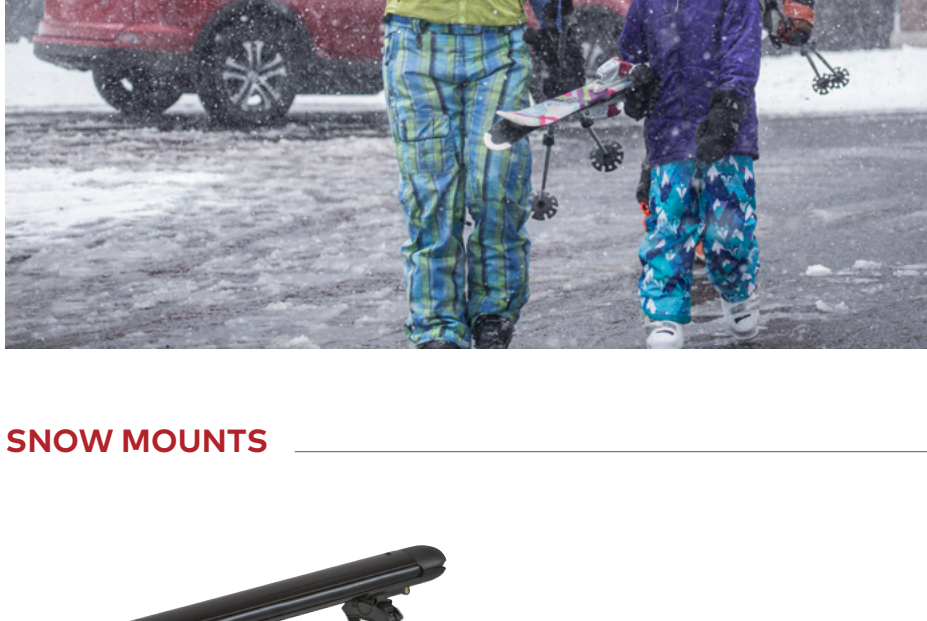

Here at Yakima, we design, engineer, test and fine-tune every product to last. That's why we can back up our work with our comprehensive Yakima Warranty.

SNOW MOUNTS

FatCat EVO

- Easily carries four or six pairs of skis up to 136 mm wide at the tip, or two or four snowboards
- Universal mounting system works with most roof racks
- DoubleJoint™ hinge expands for easy use with thick skis and boards
- Large button makes it easy to open with gloves or mittens on
- Sleek mirror black, or silver anodised finish looks great on your roof
- SKS Locks included for added security

FATCAT EVO 4 BLACK - 4 PAIRS OF SKIS OR 2 SNOWBOARDS 8003095

FATCAT EVO 6 BLACK - 6 PAIRS OF SKIS OR 4 SNOWBOARDS 8003096

FATCAT EVO 6 SILVER - 6 PAIRS OF SKIS OR 4 SNOWBOARDS 8003097

Skilift provides extra clearance for tall bindings.

Large locking button is easy to use with gloves on.

Universal clamp mounting system for easy, tool-free install.

Included Smart-Slot Kit 2 for mounting to T-slotted crossbars. 8003098

FreshTrack

- Easily carries 4 or 6 sets of skis – up to 120mm wide at the tip – or 2 or 4 snowboards
- Tool-free clamp design makes install and removal a breeze
- Universal mounting system works with most roof racks
- Includes Skilift attachment to provide clearance for tall bindings
- SKS Locks included for added security

EasyTrip™

- Faceted design - aligned with current automotive styling
- Grey textured ABS finish that will always look great
- High sides for significant "real" cargo volume
- Easy on, easy off torque-limited, around-the-bar mounting system