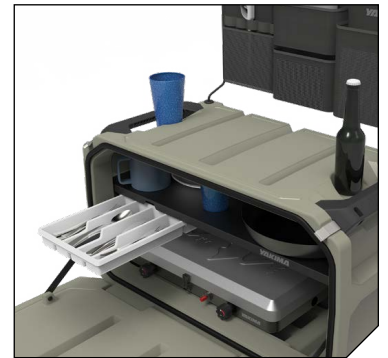

▲ Keep gear fully protected with SKS locking latches, and a ruggedized, weatherproof roto-molded enclosure.

▲ Opens into a fully functional workstation for cooking anywhere.

▲ Seamlessly attaches to the EXO System, for smooth transport and deployment.